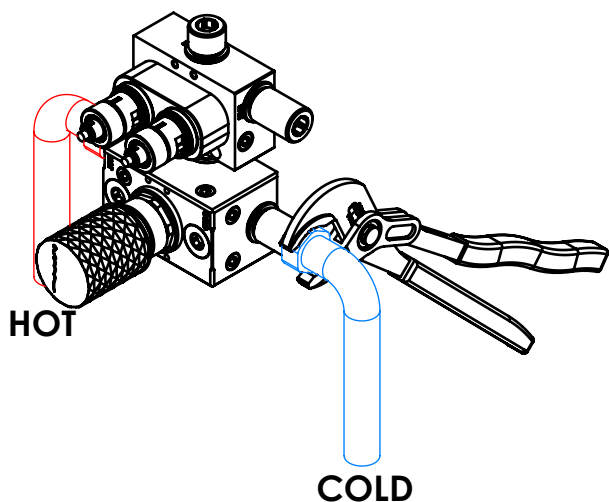

INSTALLATION MANUAL

1 CONECTION