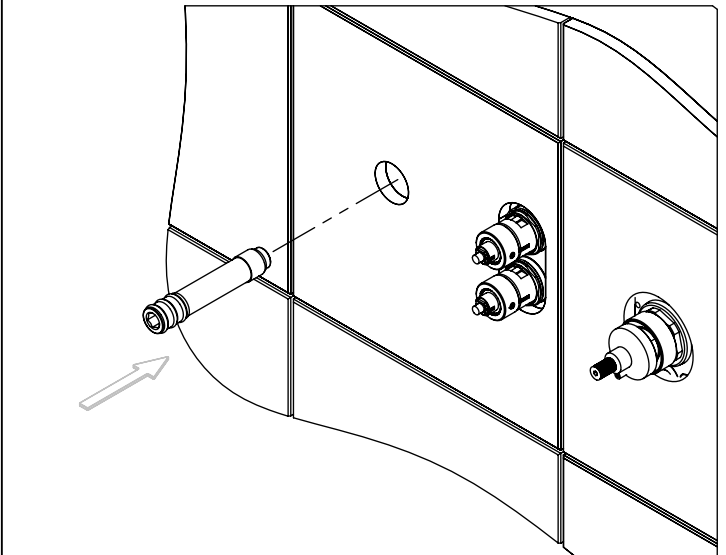

SERVICE

TERDIAM090CB2

MIST. EMBUTIR TERMOST. CLIC 2
VIAS CHUVEIRO MÃO DIAMOND

A S M T A P S

W A T E R S O U L

INSTALLATION MANUAL

1 CONECTION

2 FIXED

3 FIX IT

4 INSERT

5 INSERT

6 MAINTENANCE

TERDIAM090CB2 Rev. 13/05/2026