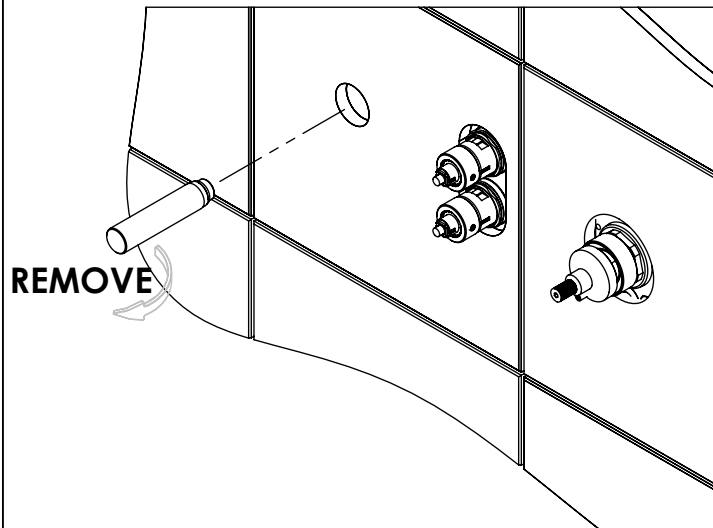

SERVICE

TERDIAM090CB2

MIST. EMBUTIR TERMOST. CLIC 2
VIAS CHUVEIRO MÃO DIAMOND

A S M T A P S

W A T E R S O U L

INSTALLATION MANUAL

1 CONECTION

2 FIXED

3 FIX IT

4 INSERT

5 INSERT

6 MAINTENANCE

TERDIAM090CB2 Rev. 13/05/2026