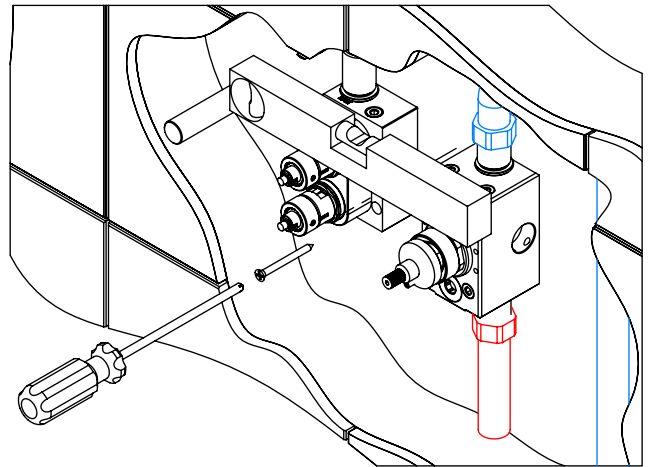

SERVICE

TERDIAM090CB2

MIST. EMBUTIR TERMOST. CLIC 2
VIAS CHUVEIRO MÃO DIAMOND

A S M T A P S

W A T E R S O U L

INSTALLATION MANUAL

1 CONECTION

2 FIXED