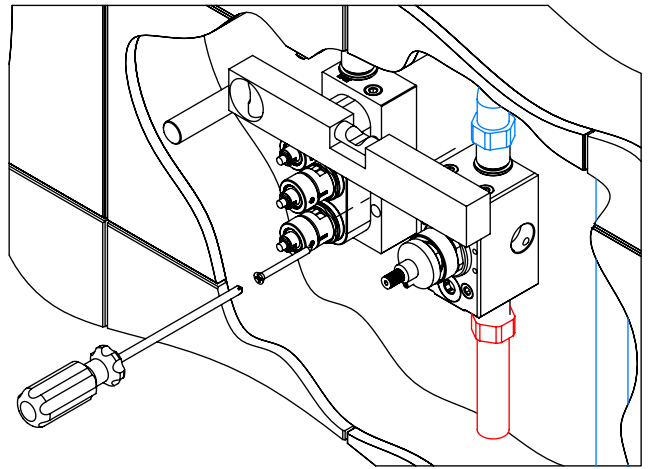

SERVICE

TERDIAM090CB3

MIST. EMBUTIR TERMOST. CLIC 3
VIAS CHUVEIRO MÃO DIAMOND

A S M T A P S ®

W A T E R S O U L

INSTALLATION MANUAL

1 CONECTION

2 FIXED