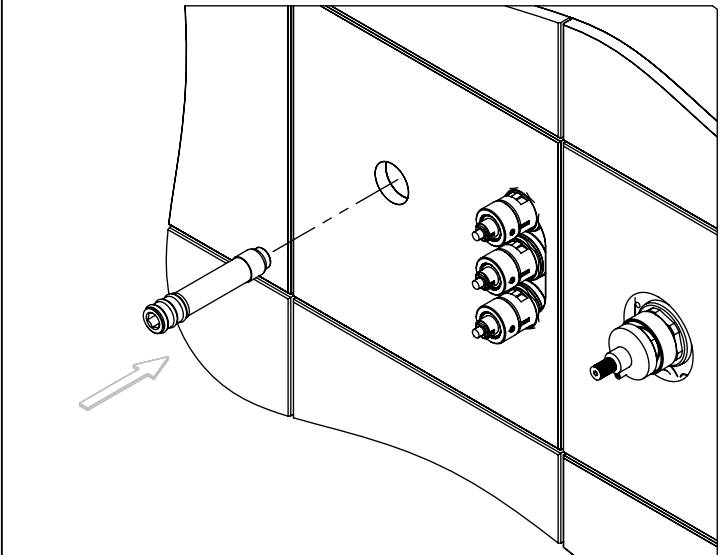

SERVICE

TERDIAM090CB3

MIST. EMBUTIR TERMOST. CLIC 3
VIAS CHUVEIRO MÃO DIAMOND

A S M T A P S ®

W A T E R S O U L

INSTALLATION MANUAL

1 CONECTION

2 FIXED

3 FIX IT

4 INSERT

5 INSERT

6 MAINTENANCE

TERDIAM090CB3 Rev. 13/05/2026