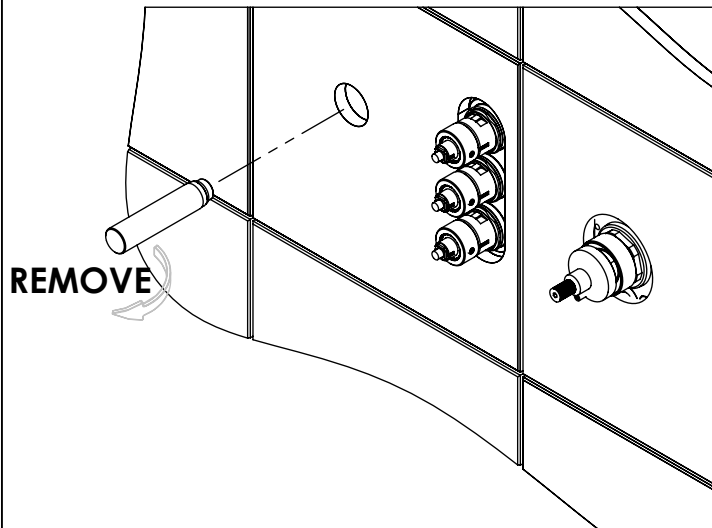

SERVICE

TERDIAM090CB3

MIST. EMBUTIR TERMOST. CLIC 3
VIAS CHUVEIRO MÃO DIAMOND

A S M T A P S ®

W A T E R S O U L

INSTALLATION MANUAL

1 CONECTION

2 FIXED

3 FIX IT

4 INSERT

5 INSERT

6 MAINTENANCE

TERDIAM090CB3 Rev. 13/05/2026