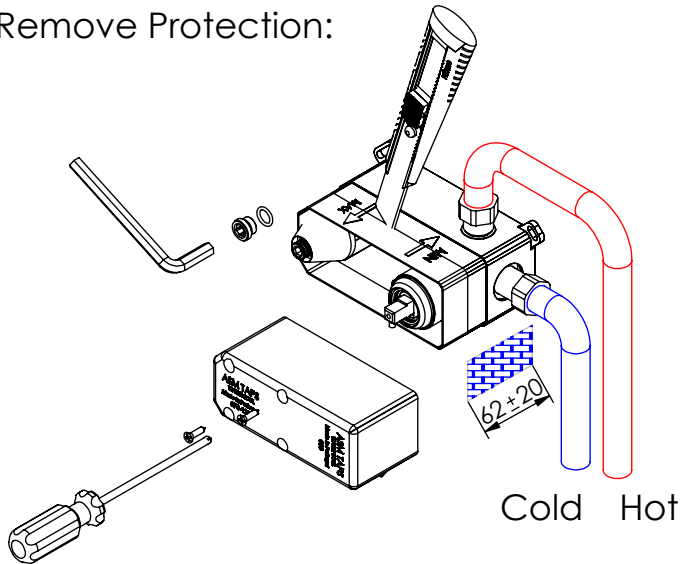

Remove ref:101163 and 001367
after test installation

ESC. 1:3	Monocomando Embutir Lavatório		
12/11/2020			BIA070

Service:

-  Adjustable Pliers
-  Cutter
-  Special Key
-  Screw Driver
-  Level
-  2 / 6 / 8mm

Washbasin Mixer Installation Manual

2°

Conection:

3°

4°

Remove Protection:

5°

Maintenance: