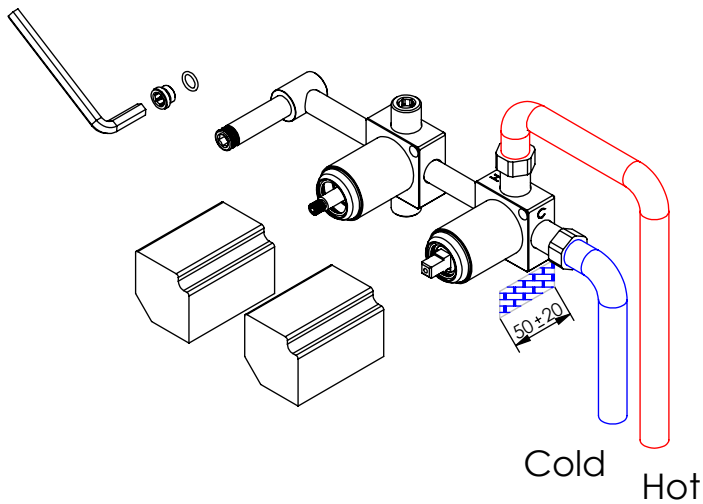

Remove ref:101163 and 001367
after test installation

ESC.
1:4

Monocomando Embutir 2/3 Vias
Com Chuveiro Mão

16/11/2020

asm
A S M T A P S⁺
WATER SOUL

BIA090C1

Service:

- Adjustable Pliers
- Screw Driver
- level
- 2 / 2.5 / 6 / 8 mm

Washbasin Mixer Installation Manual

2°

Conection:

3°

Fixed:

4°

Remove Protection:

5°