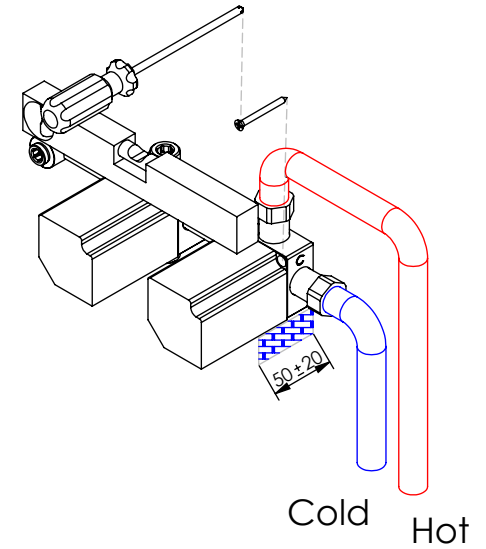

Remove ref:101163 and 001367
after test installation

ESC.
1:4

Monocomando Embutir 2/3 Vias
Com Chuveiro Mão

16/11/2020

asm
A S M T A P S⁺
WATER SOUL

BIA090C1

Service:

- Adjustable Pliers
- Screw Driver
- level
- 2 / 2.5 / 6 / 8 mm

Washbasin Mixer Installation Manual

2°

Conection:

3°

Fixed:

4°

Remove Protection:

5°