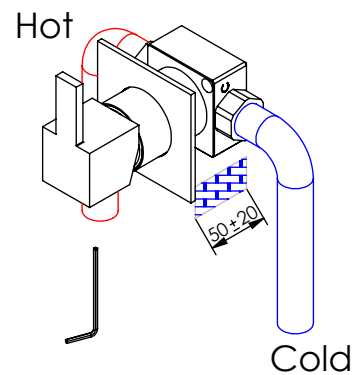

Service:

Washbasin Mixer Installation Manual

2°

Conection:

3°

Fixed:

4°

Remove Protection:

5°

Maintenance: