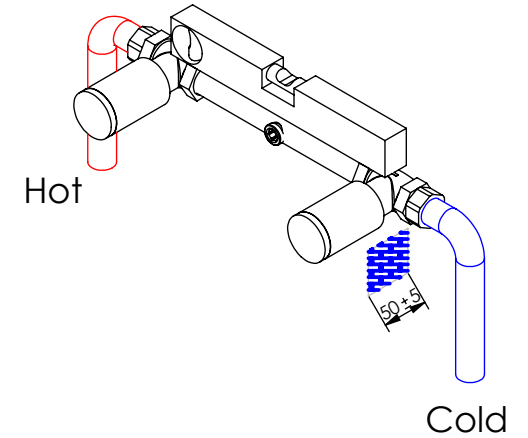

Service:

- Adjustable Pliers
- 16/17
- Special Key 16,5
- level
- 2 / 6 / 8mm

Washbasin Mixer Installation Manual

2°

Conection:

3°

Fixed:

4°

Remove Protection:

5°

Maintenance: