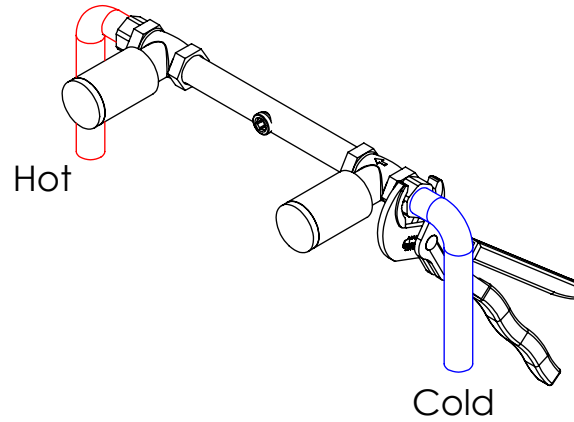

Washbasin Mixer Installation Manual

2°

Conection: