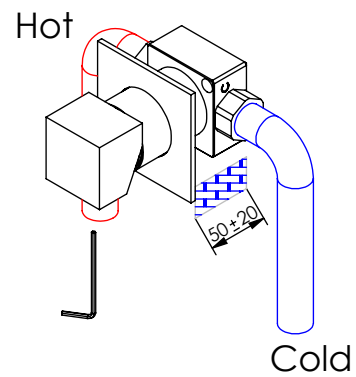

Service:

- Adjustable Pliers
- Screw Driver
- level
- 2mm

Washbasin Mixer Installation Manual

2°

Conection:

3°

Fixed:

4°

Remove Protection:

5°

Maintenance: