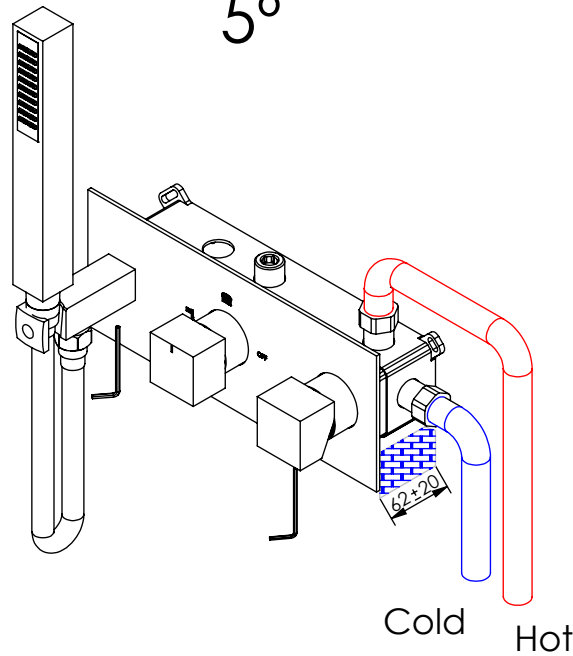

| | | | |
|-------------|---|--|---------|
| ESC. 1:4 | Monocomando Embutir 2/3 Vias Com Chuveiro Mão | | |
| 28/10/2020 |  | | ESQ090C |
| | | | |

Service:

-  Adjustable Pliers
-  Screw Driver
-  level
-  2 / 2.5 / 8 mm

Washbasin Mixer Installation Manual

2°

Conection:

3°

Fixed:

4°

Remove Protection:

5°