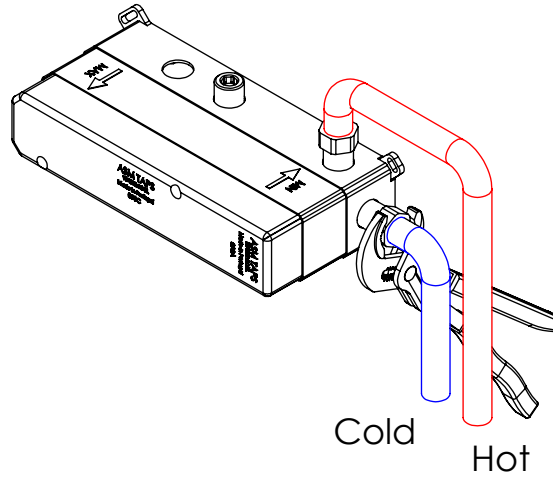

Washbasin Mixer Installation Manual

2°

Conection: