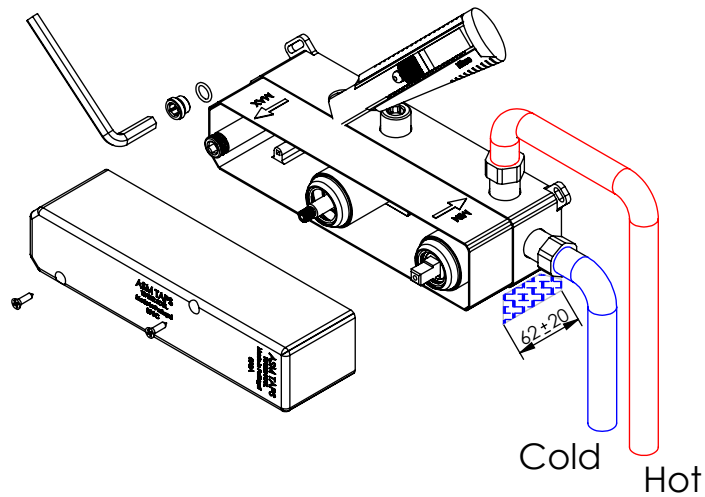

| | | | |
|-------------|---|--|---------|
| ESC. 1:4 | Monocomando Embutir 2/3 Vias Com Chuveiro Mão | | |
| 28/10/2020 |  | | ESQ090C |
| | | | |

Service:

-  Adjustable Pliers
-  Screw Driver
-  level
-  2 / 2.5 / 8 mm

Washbasin Mixer Installation Manual

2°

Conection:

3°

Fixed:

4°

Remove Protection:

5°