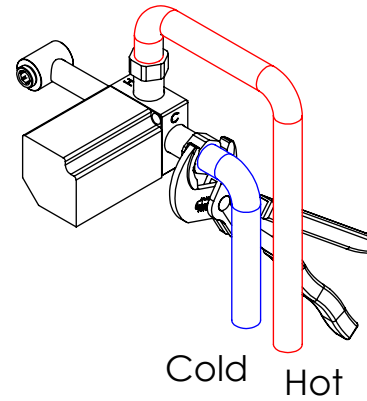

Washbasin Mixer Installation Manual

2°

Conection: