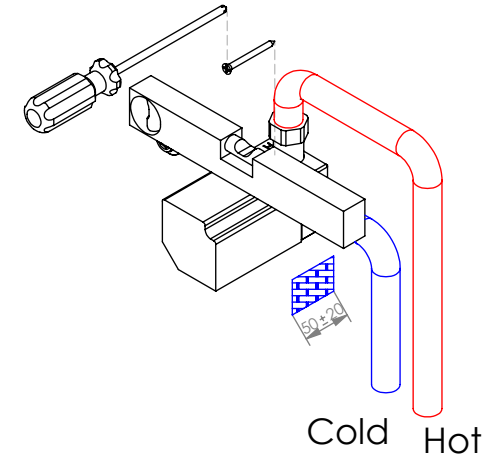

Service:

- Adjustable Pliers
- Screw Driver
- Special Key
- Level
- 2 / ... / 8mm

Washbasin Mixer Installation Manual

2°

Conection:

3°

Fixed:

4°

Remove Protection:

5°

Maintenance: