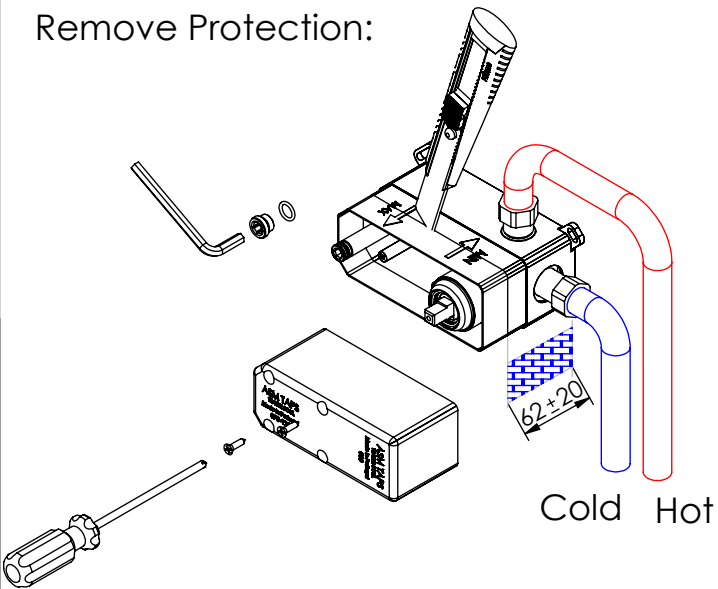

ESC.  
1:3

Monocomando Embutir Lavatório

05/11/2020

*asm*  
A S M T A P S<sup>+</sup>  
WATER SOUL

NORM070

Service:

-  Adjustable Pliers
-  Cutter
-  24/25/30mm
-  Screw Driver
-  Level
-  2 / 6 / 8mm

Washbasin Mixer Installation Manual

2°

Conection:

3°

4°

Remove Protection:

5°

Maintenance: