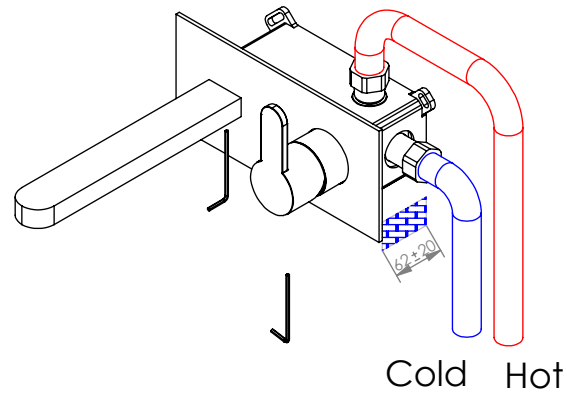

ESC.  
1:3

Monocomando Embutir Lavatório

05/11/2020

*asm*  
A S M T A P S<sup>+</sup>  
WATER SOUL

NORM070

Service:

-  Adjustable Pliers
-  Cutter
-  24/25/30mm
-  Screw Driver
-  Level
-  2 / 6 / 8mm

Washbasin Mixer Installation Manual

2°

Conection:

3°

4°

Remove Protection:

5°

Maintenance: