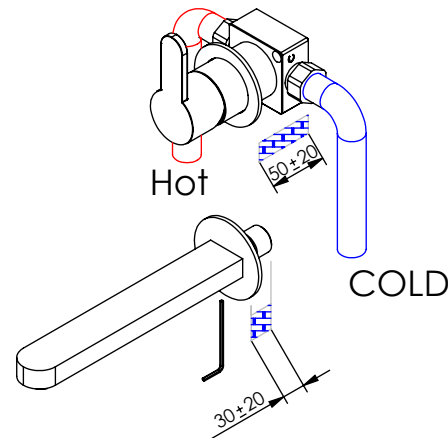

Service:

- Adjustable Pliers
- Screw Driver
- 24/25
- Level
- 2 / 6 / 8mm

Washbasin Mixer Installation Manual

2°

Conection:

3°

Fixed:

4°

Remove Protection:

5°

Maintenance: