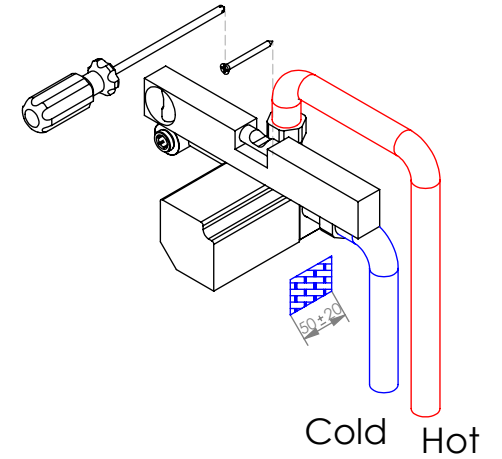

Service:

- Adjustable Pliers
- Screw Driver
- 24 / 25mm
- Level
- 2 / 6 / 8mm

Washbasin Mixer Installation Manual

2°

Conection:

3°

Fixed:

4°

Remove Protection:

5°

Maintenance: