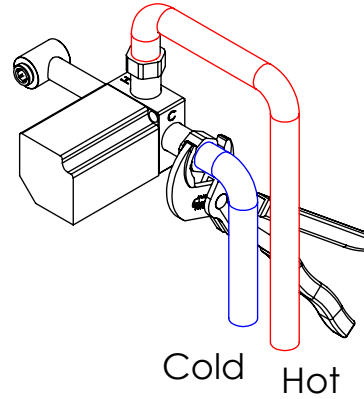

Washbasin Mixer Installation Manual

2°

Conection: