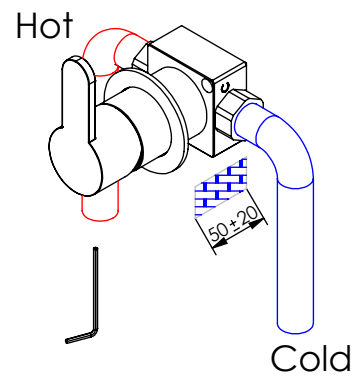

Service:

- Adjustable Pliers
- Screw Driver
- level
- 2mm

Washbasin Mixer Installation Manual

2°

Conection:

3°

Fixed:

4°

Remove Protection:

5°

Maintenance: