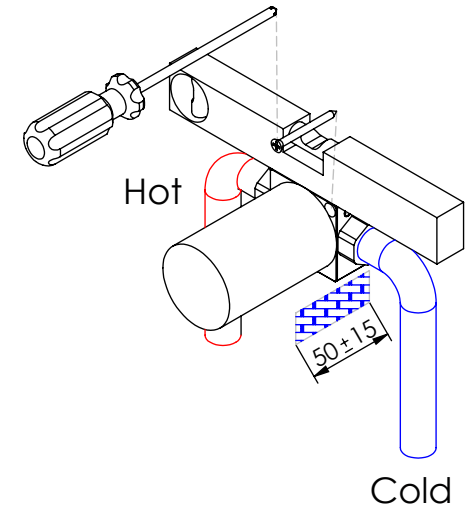

Service:

- Adjustable Pliers
- Screw Driver
- level
- 2mm

Washbasin Mixer Installation Manual

2°

Conection:

3°

Fixed:

4°

Remove Protection:

5°

Maintenance: