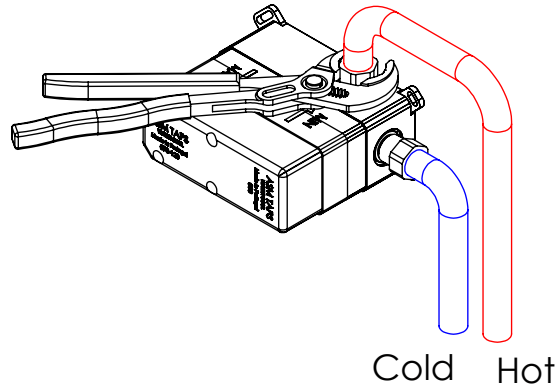

Service:

	MAX 80 C°
	- Adjustable Pliers - Cutter - Special Key 16,5 - Screw Driver - Level 2 / 8mm

Washbasin Mixer Installation Manual

2°

Conection: