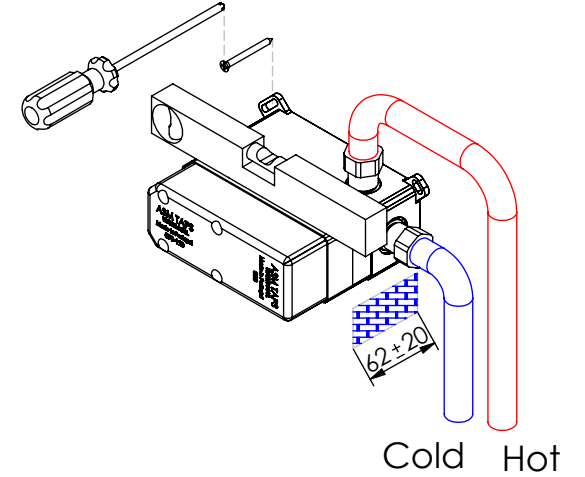

Service:

	MAX 80 C°
	- Adjustable Pliers - Cutter - Special Key 16,5 - Screw Driver - Level 2 / 8mm

Washbasin Mixer Installation Manual

2°

Conection:

3°

4°

Remove Protection:

5°

Maintenance: